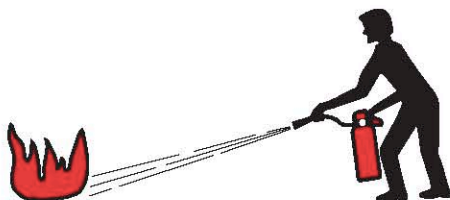

1. HOLD EXTINGUISHER UPRIGHT AND  
PULL THE RING (SAFETY) PIN

2. STAND BACK FROM THE FIRE AND AIM  
AT THE BASE OF THE FIRE NEAREST YOU

3. SQUEEZE HANDLES TOGETHER AND  
SWEEP THE EXTINGUISHER STREAM  
SIDE TO SIDE